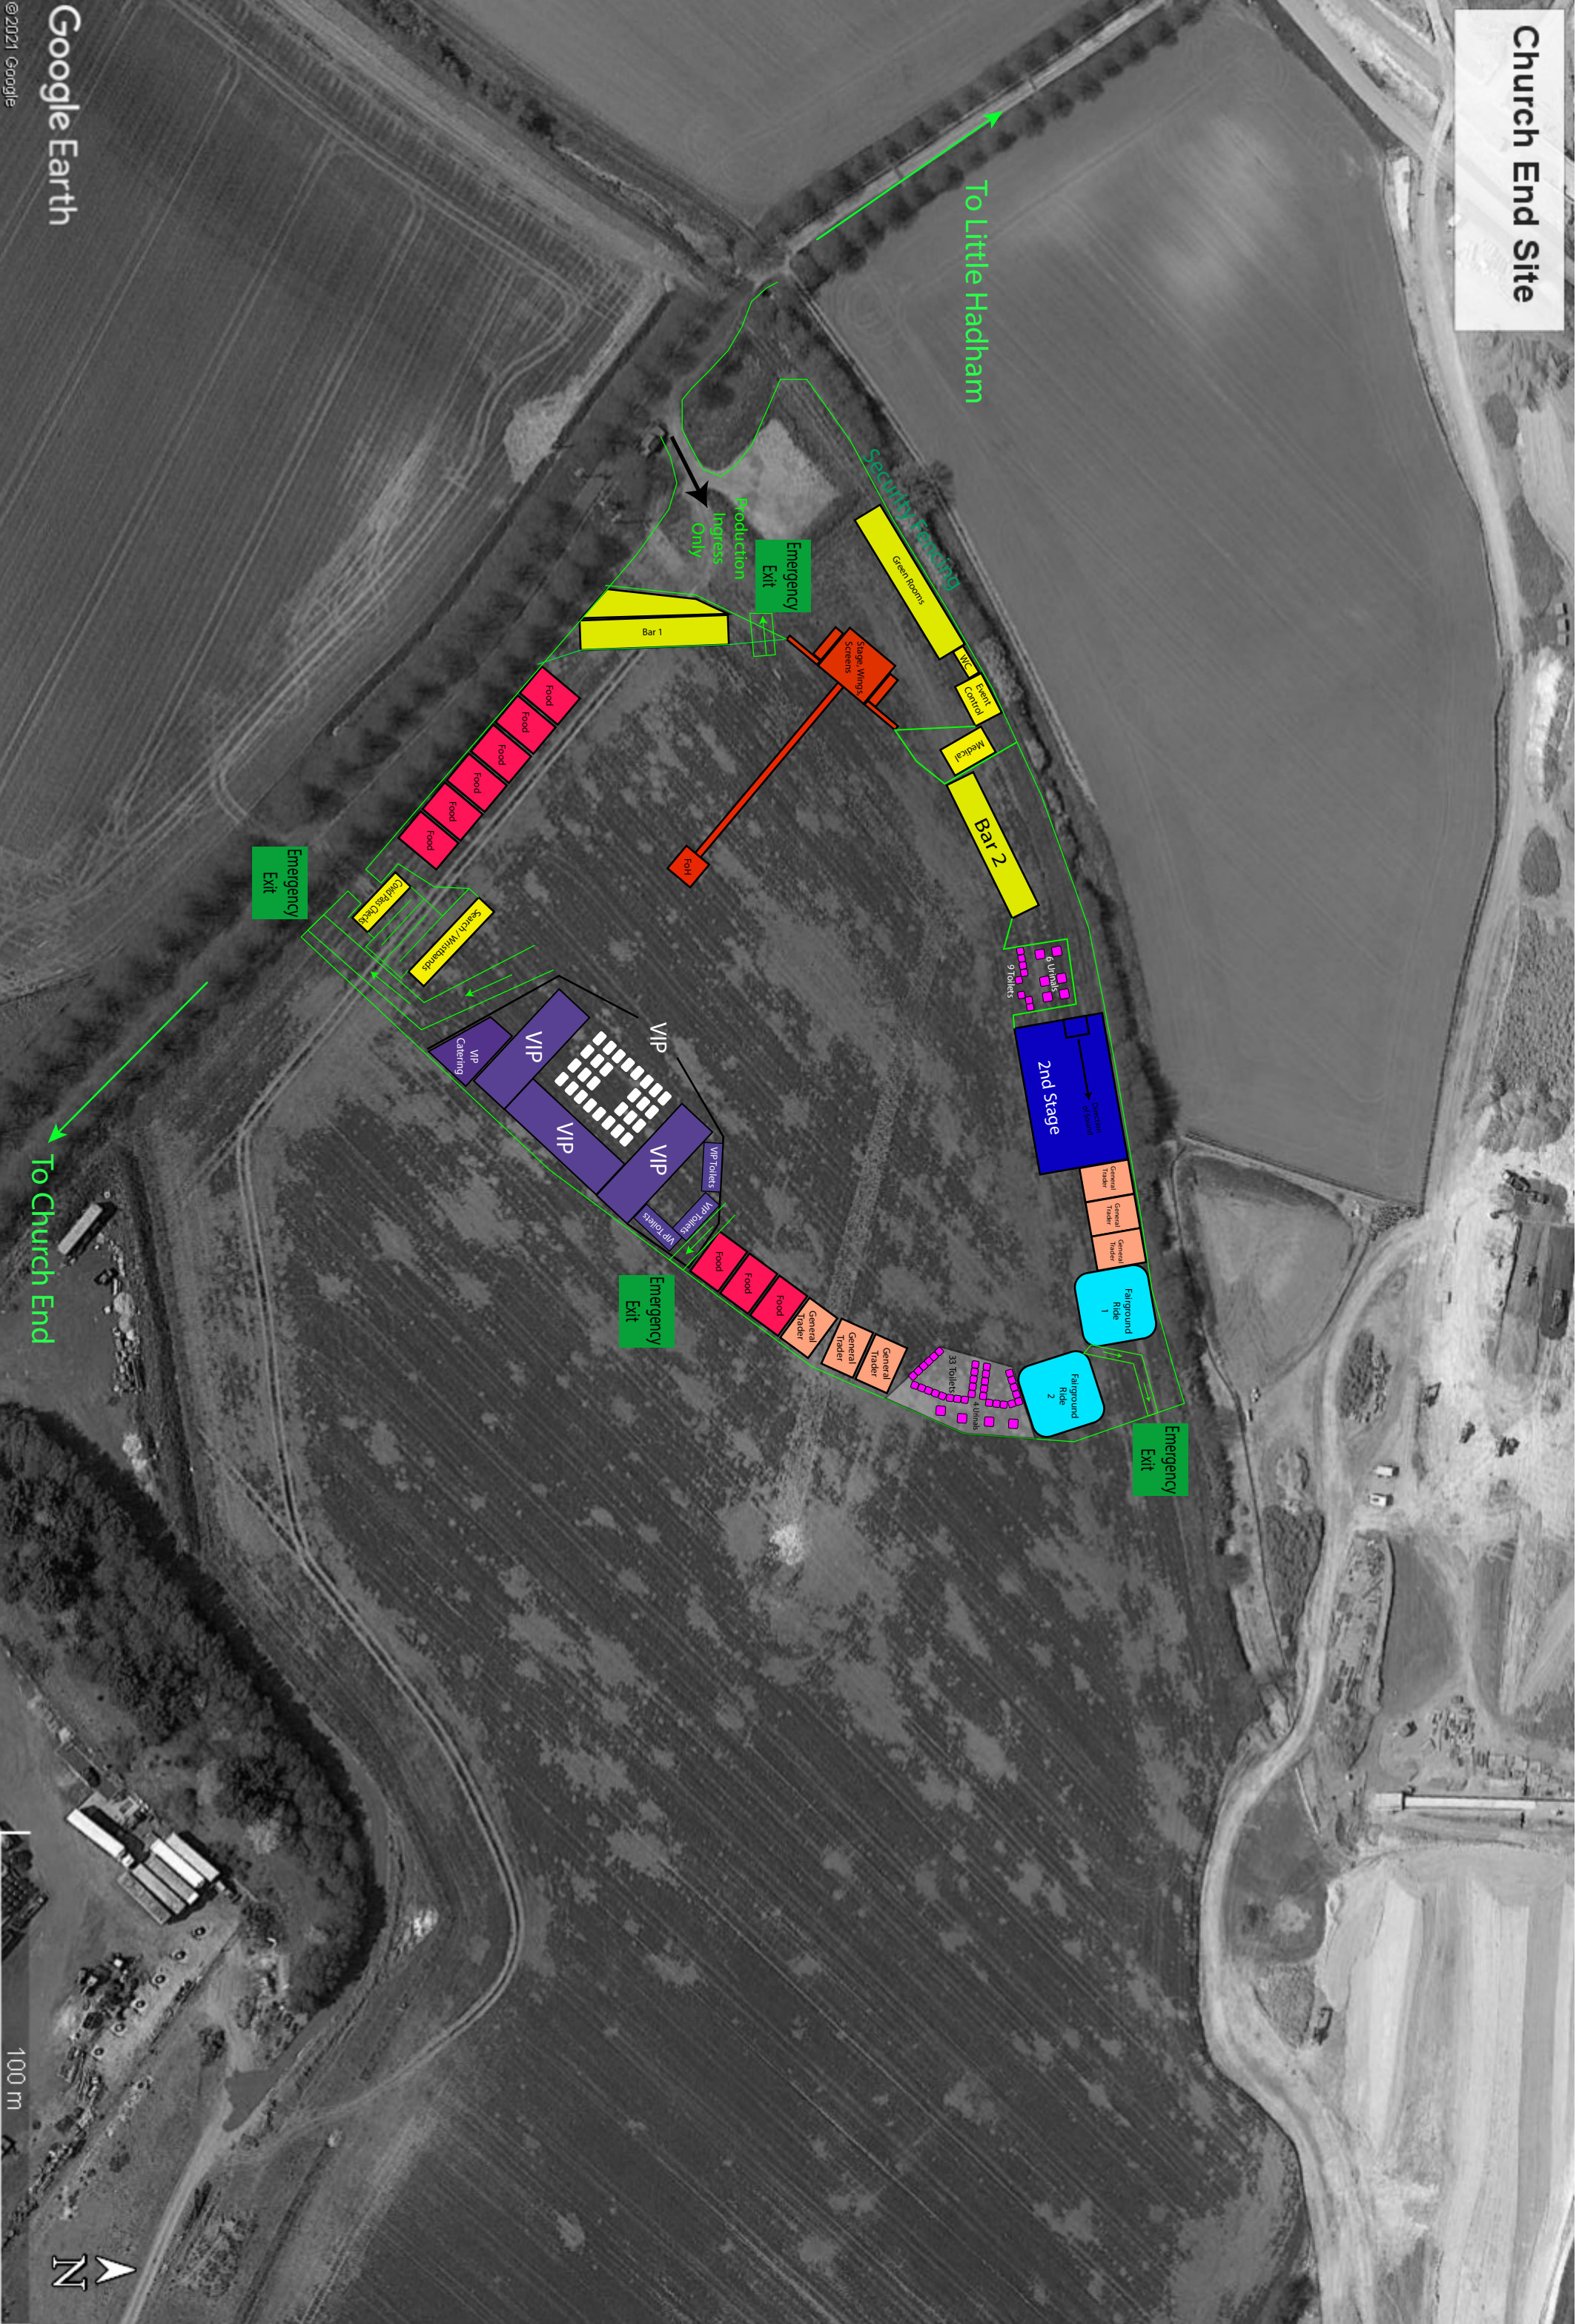

Church End Site

Google Earth

@2021 Google

Security Fencing Line

100 m

Church End Site

To Little Hadham

Emergency Exit

Emergency Exit

Production Ingress Only

Emergency Exit

Emergency Exit

To Church End